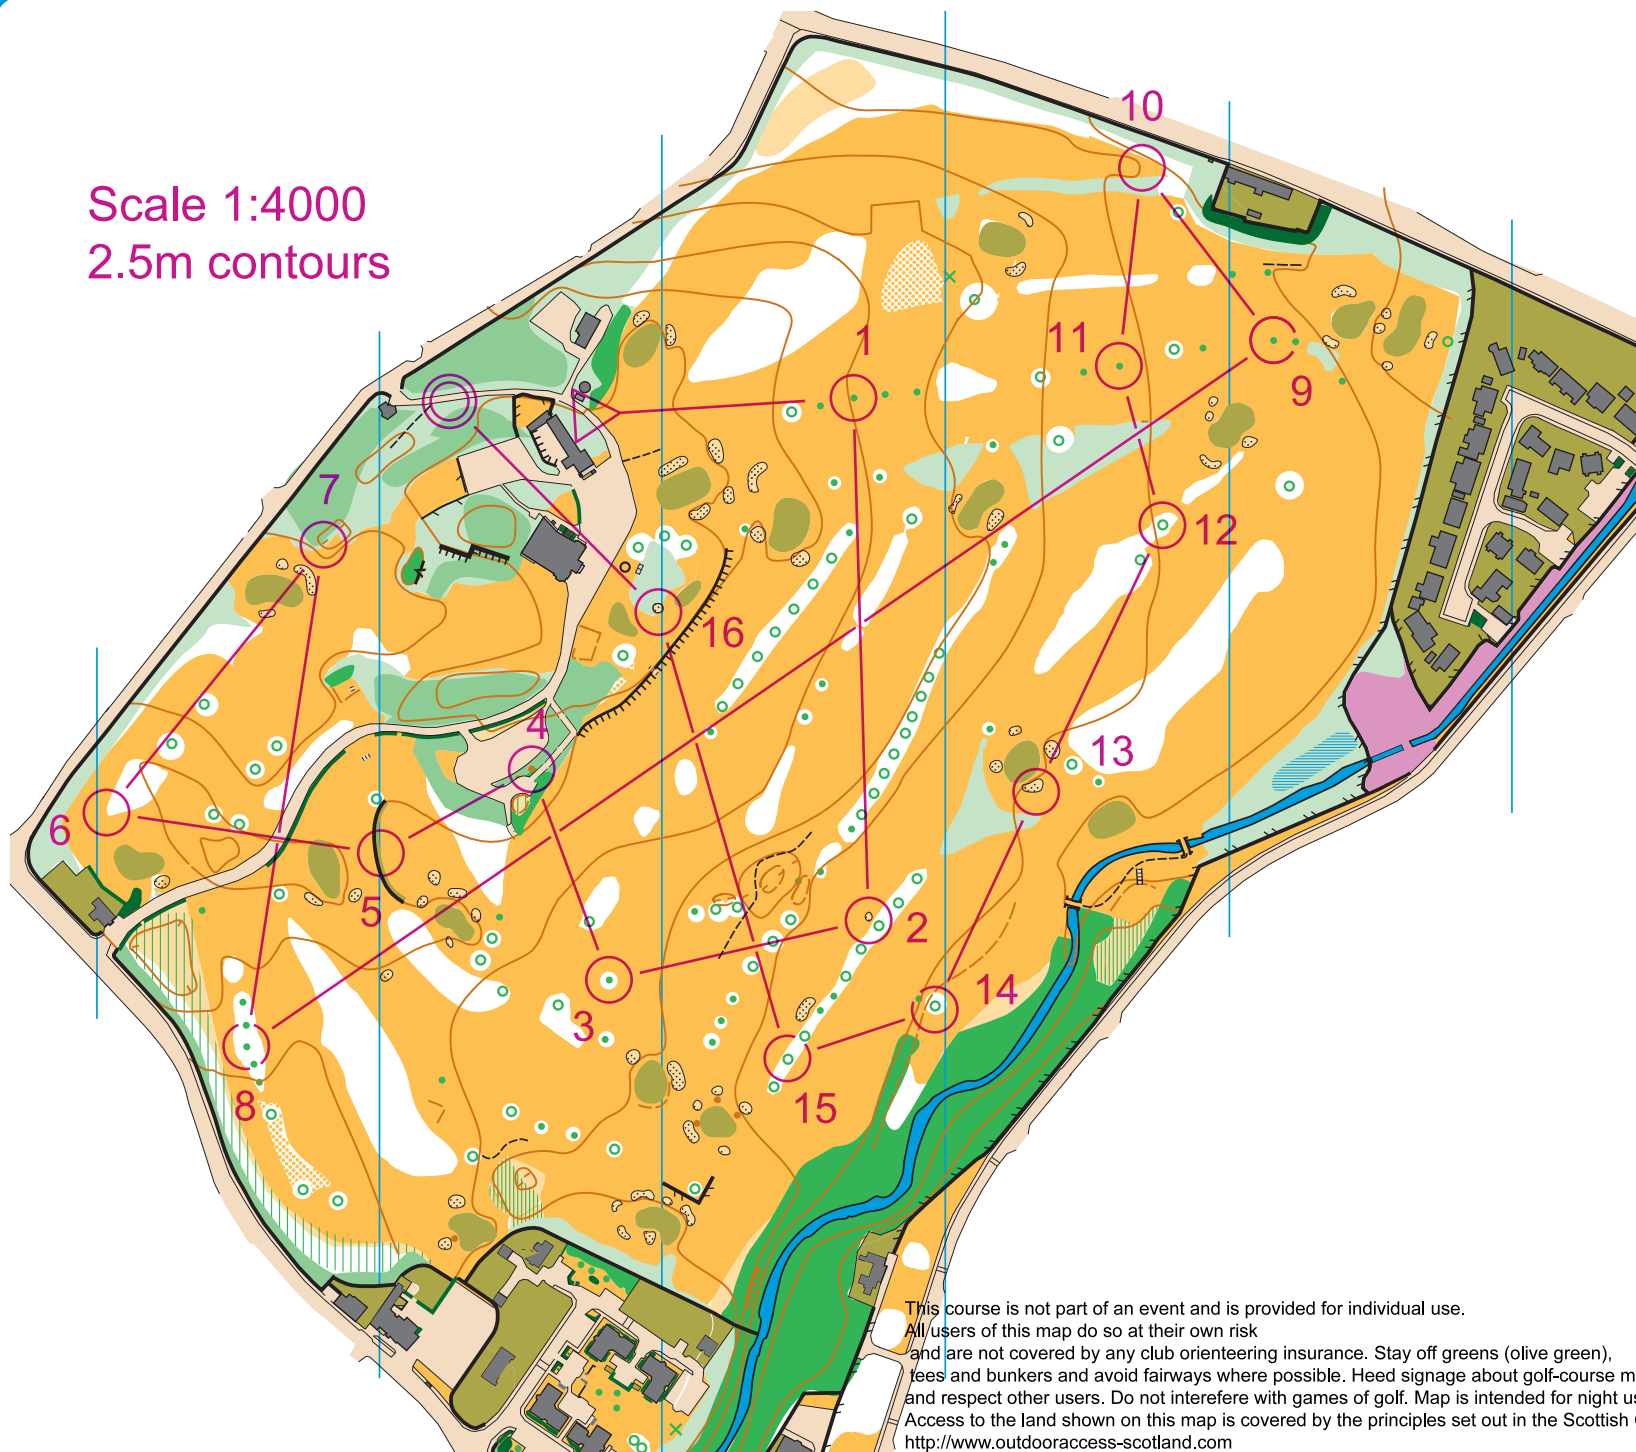

Scale 1:4000
2.5m contours

Liberton Winterlope				
Short		3.1 km		
▷				
1	46	⚓		
2	33	—	•••••	○
3	34	⚓		
4	35	↗	●	
5	36	↗		○
6	37	⚓		○
7	38	⊖		○
8	39	⚓		
9	43	⚓		
10	42	⌋		○
11	41	⚓		
12	40	⚓		
13	45	—	•••••	○
14	51	⚓		
15	48	⚓		
16	50	—	•••••	
		○	160 m	○

www.condes.net 10,5,6 Interlopers Orienteering Club

This course is not part of an event and is provided for individual use.
All users of this map do so at their own risk
and are not covered by any club orienteering insurance. Stay off greens (olive green),
tees and bunkers and avoid fairways where possible. Heed signage about golf-course maintenance operations
and respect other users. Do not interfere with games of golf. Map is intended for night use only.
Access to the land shown on this map is covered by the principles set out in the Scottish Outdoor Access Code:
<http://www.outdooraccess-scotland.com>